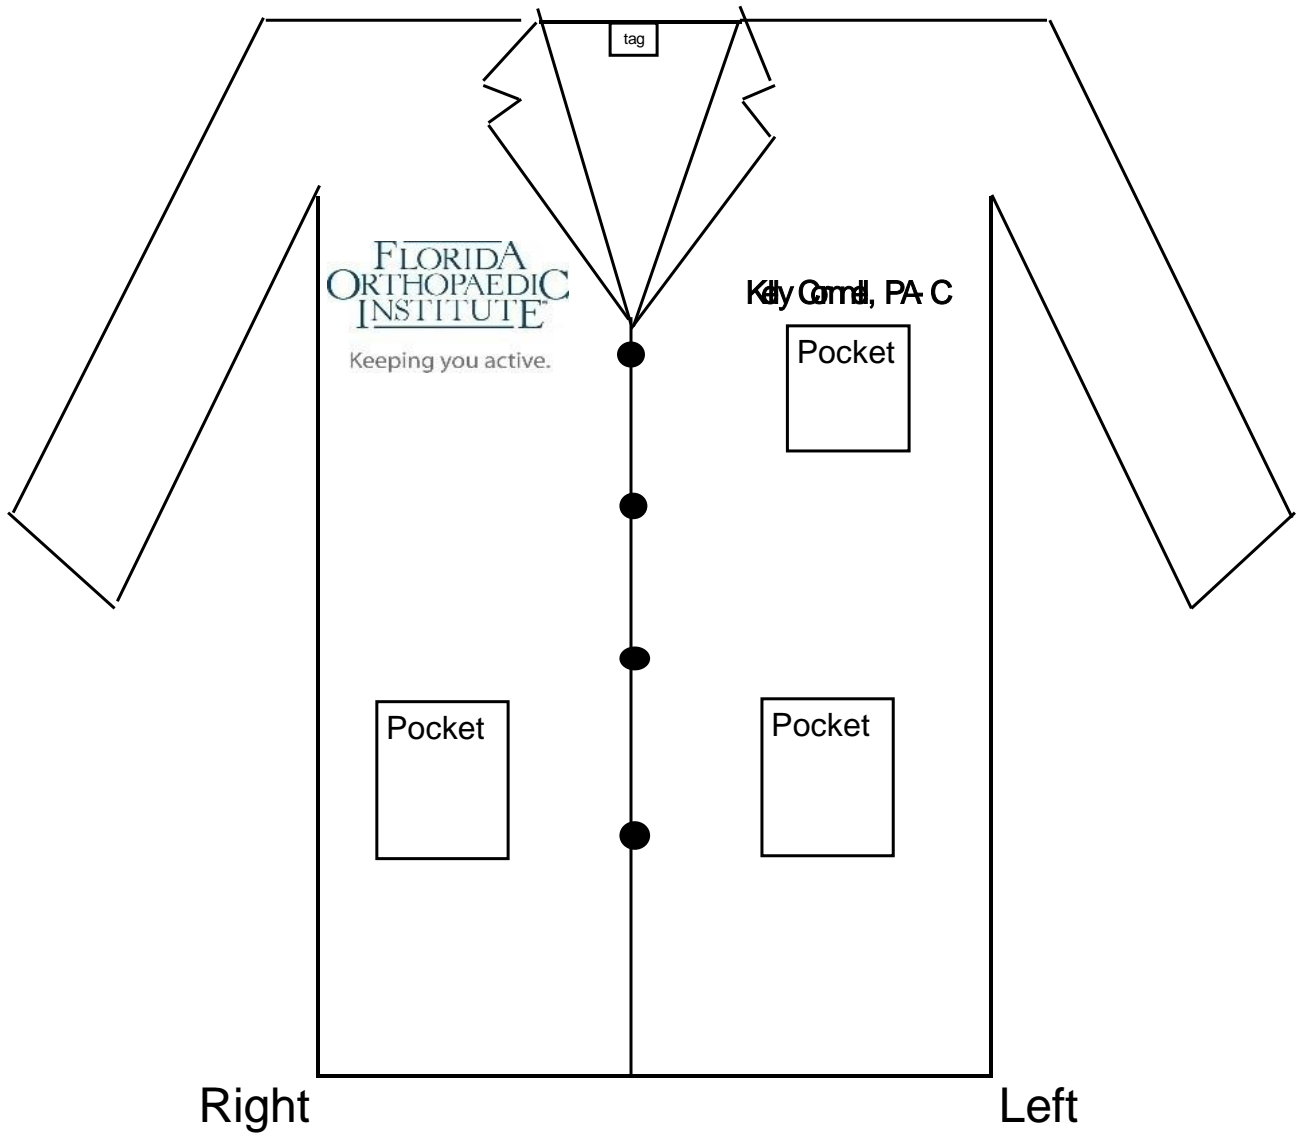

Lab Coat order Form

Style # 440

Qty 2

Size 6

Right Side

FOI Logo

Left Side above pocket

Kelly Cornell, PA-C

Font Style (circle one)

Block

Script

Thread Color

Navy Blue