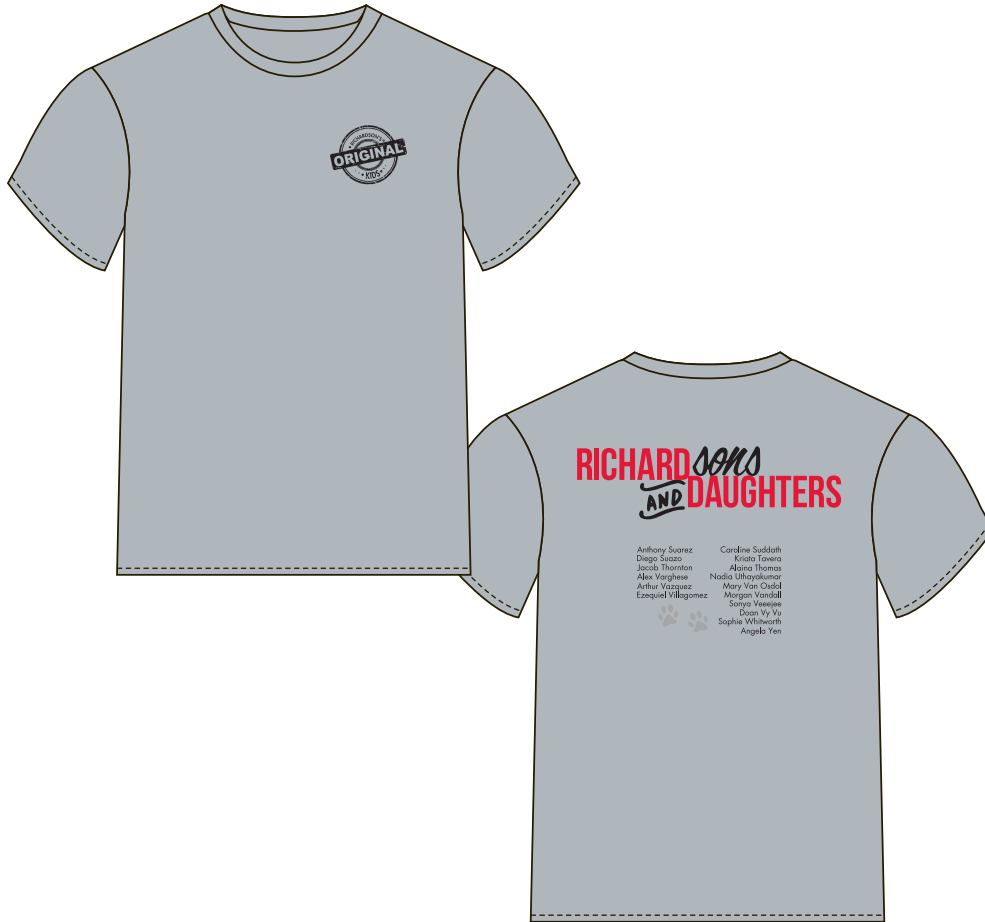

SCREEN PRINT

DTG

\*digital proof only (colors/sizes may vary)

FRONT

3.5" x 2" print

BACK

12.5" x 8.8" print

COLORS . . . .

FRONT

BLACK

BACK

BLACK 186 RED

\* NOT EXACT MATCH (WITHIN 90%)

533442 RICHARDSON HOMEROOM

04.13.17