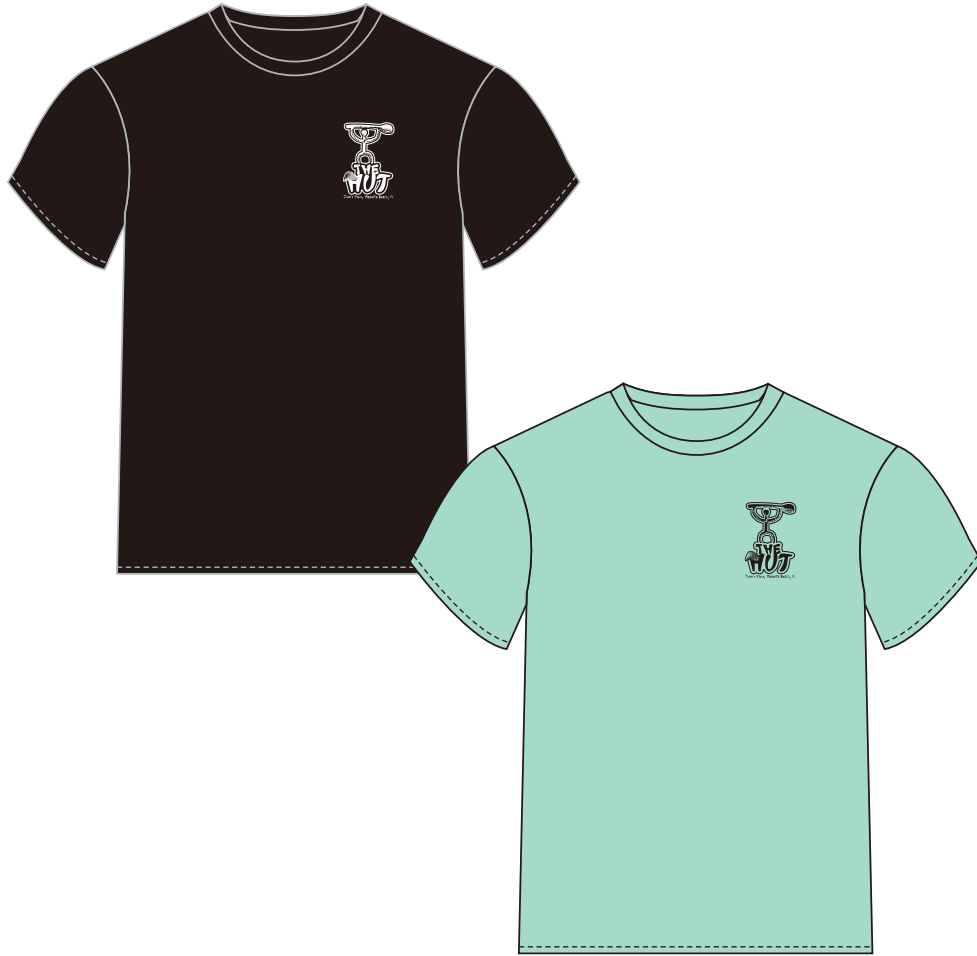

SCREEN PRINT

DTG

\*digital proof only (colors/sizes may vary)

dark FRONT LC

**2.59" x 3.88" print**

light FRONT LC

**2.59" x 3.88" print**

COLORS....

dark FRONT

WHITE

light FRONT

BLACK

\* NOT EXACT MATCH (WITHIN 90%)

532844 The Hutt ladies tank

03.08.17