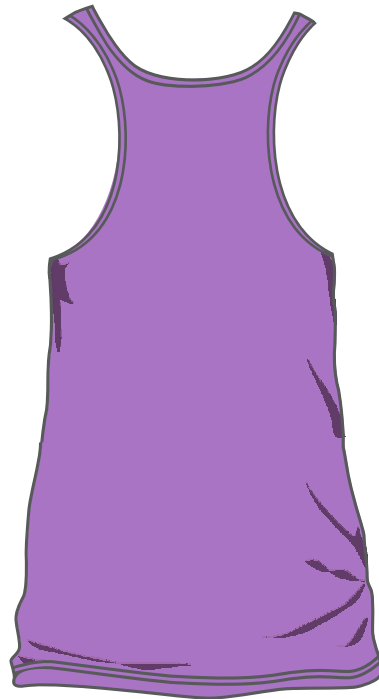

ART PROOF - PLEASE READ ENTIRE PAGE

ARTIST INFO: **Matt Schnell**

ORDER INFO: DESIGN NUMBER: GARMENT COLORS: assorted GARMENT TYPE: assorted NOTES: ORDER NUMBER:

INK COLORS: FRONT
PMS black PMS 213C PMS 376 PMS Neon Blue PMS 1405 PMS white

CENTER CHEST
1" Below Inseam
5.5 x 2.6"

These images are a graphical REPRESENTATION of your design and placement. The garments in the proof represent a size Large. Please keep in mind that your design is sized to fit the smallest item within your order. As such, the actual print may differ from these representations on larger sized items within your order. Please refer to the actual size listed above for the exact dimensions of your design.