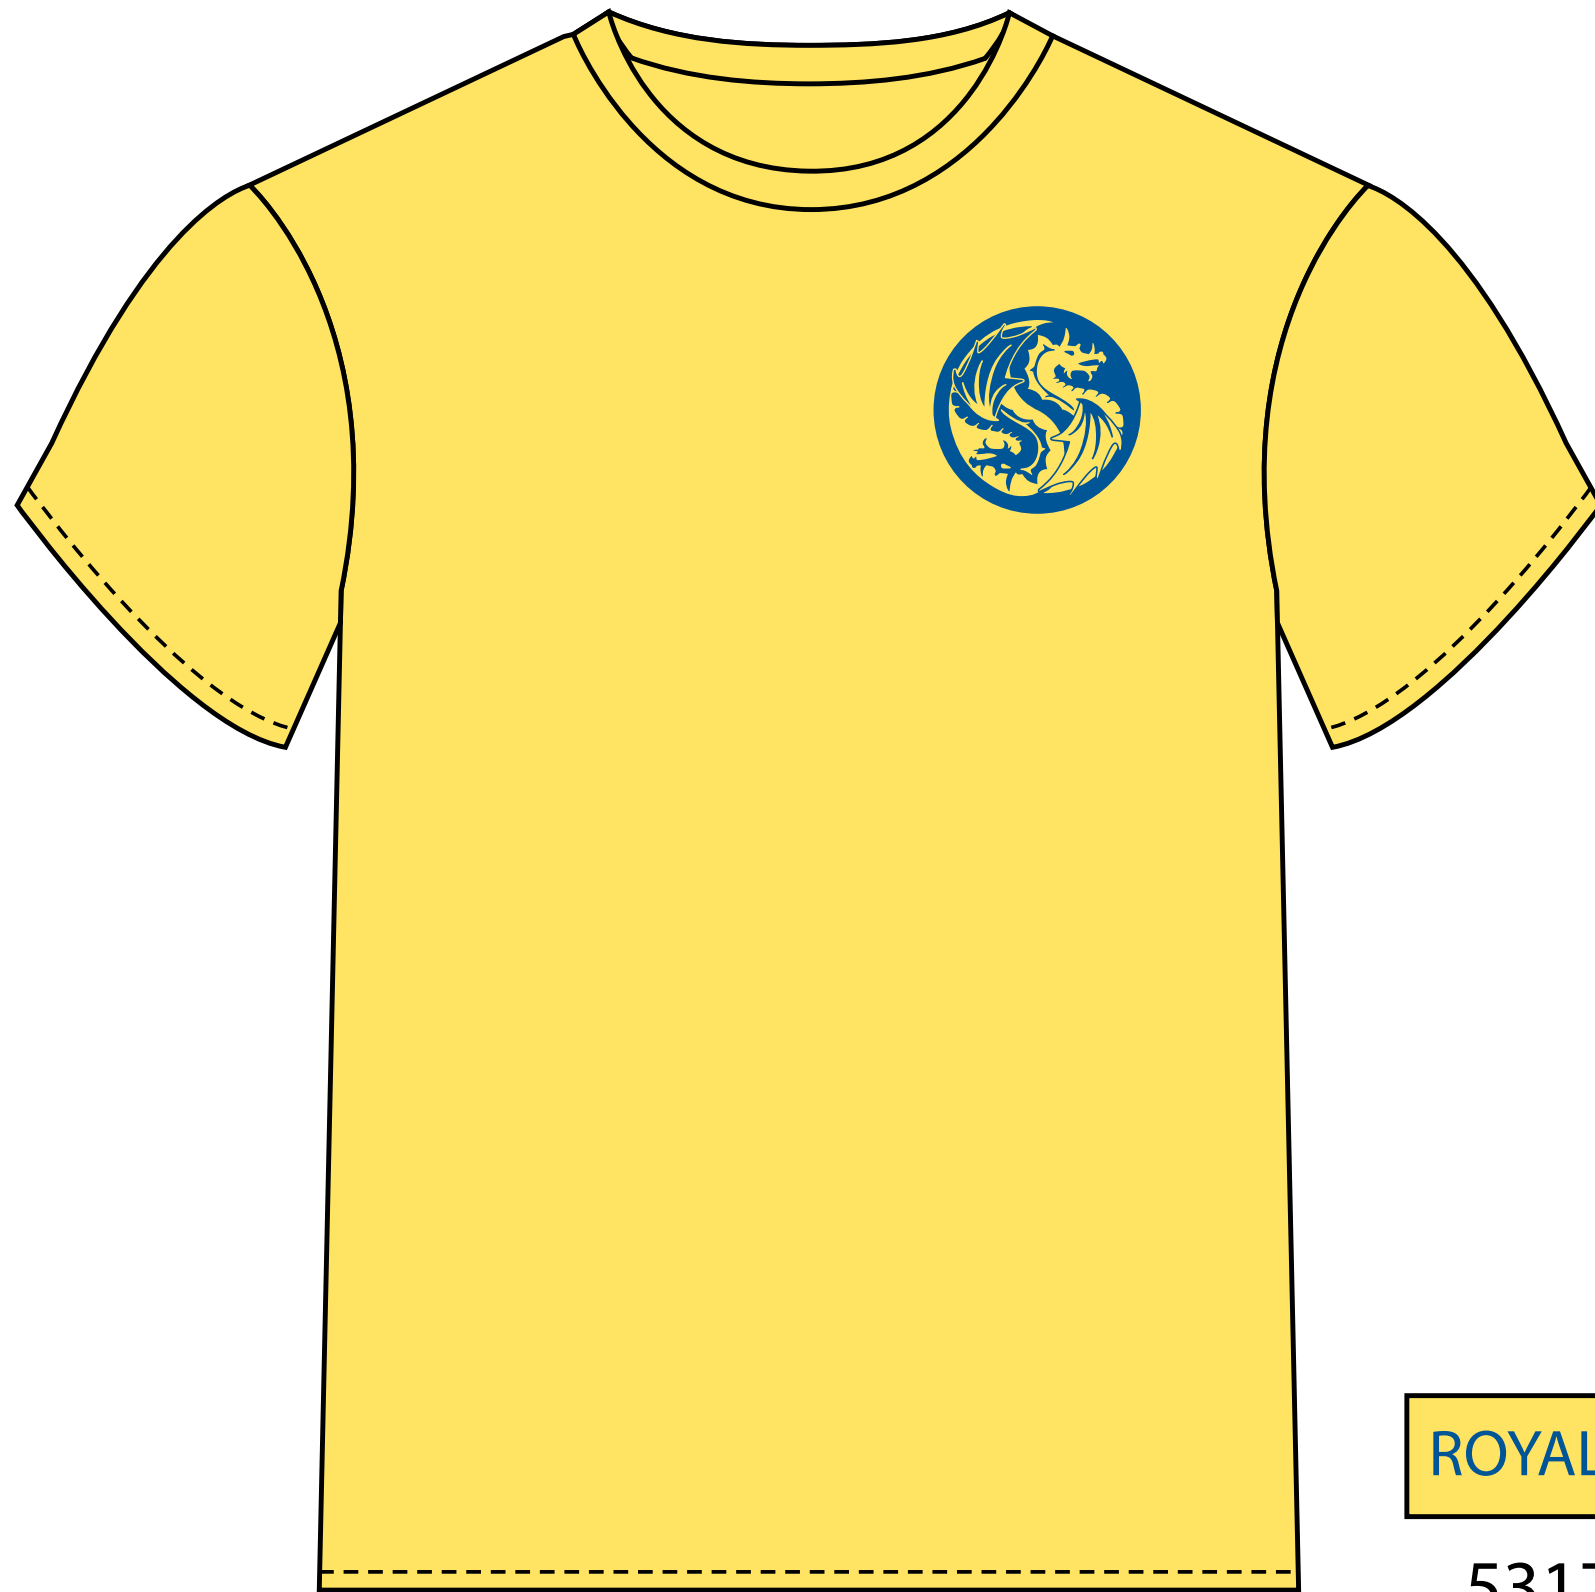

LEFT CHEST IMPRINT 3.25" WIDE

FRONT

BACK IMPRINT 12" WIDE

BACK

ROYAL BLUE

531757